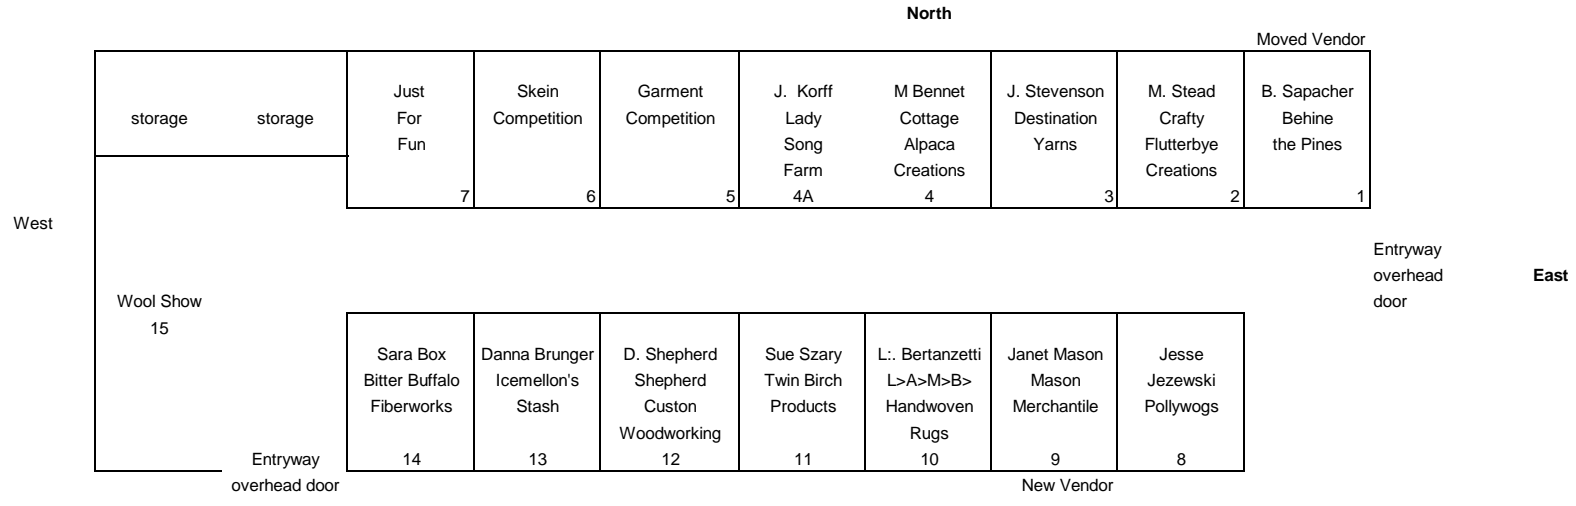

East

Moved Vendor

28	27	26	25	24	23	22	21	20	19
storage	storage	Kimber Baldwin Fiber Optic Yarn	Kimber Baldwin Fiber Optic Yarn	Kimber Baldwin Fiber Optic Yarn	Linda Listing Ursula's Alcove	Linda Listing Ursula's Alcove	Sheryl Meacham Gweneth Glynn Longwools	Sheryl Meacham Gweneth Glynn Longwools	Leave empty small space

South

NOTE: Numbers on spaces are for reference only.

Under the Grandstand - Not to Scale

2019

Outside

2019

North

12 D. Ganslein Ohio Valley Natural Fibers	11 D. Ganslein Ohio Valley Natural Fibers	10	9 Charydin Hershberger Fall Apart Farm	8	7 Terri Godfrey Eldorado Farms	6	5 Michele Clawson High Hill Gotlands	4	3 Jenna Meyer Knit Buffalo	2 Jenna Meyer Knit Buffalo	1
--	--	----	---	---	---	---	---	---	----------------------------------	----------------------------------	---