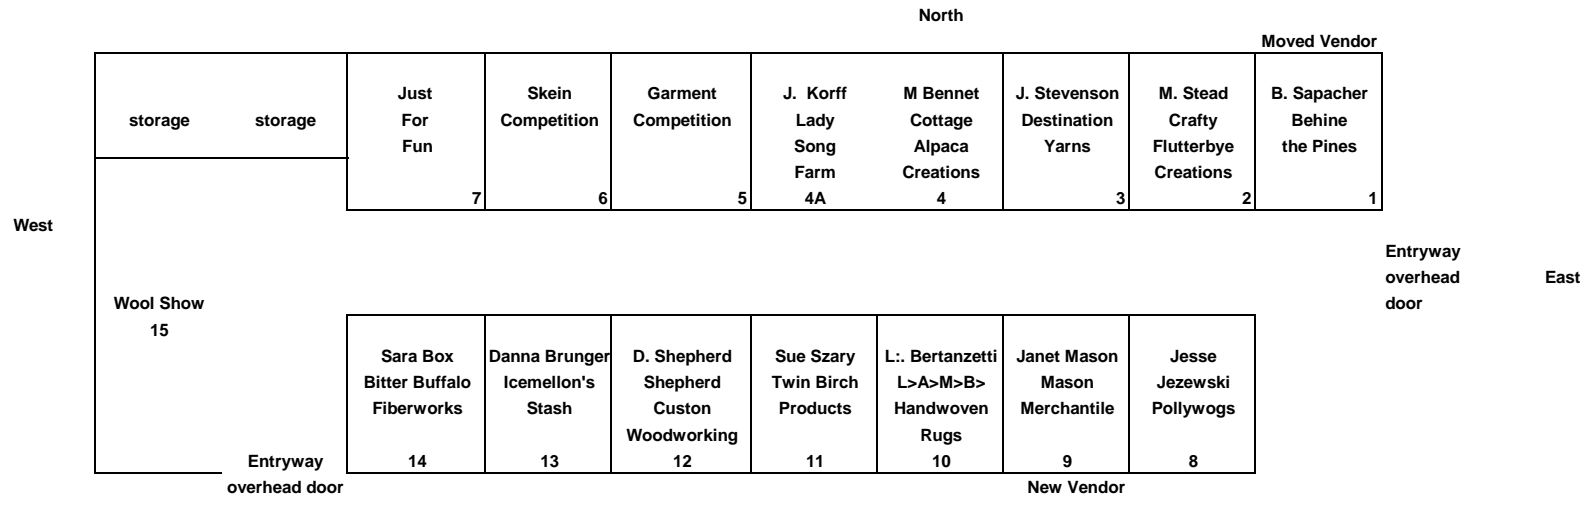

Under the Grandstand - Not to Scale

2019

NOTE: Numbers for booths are for reference only.

South