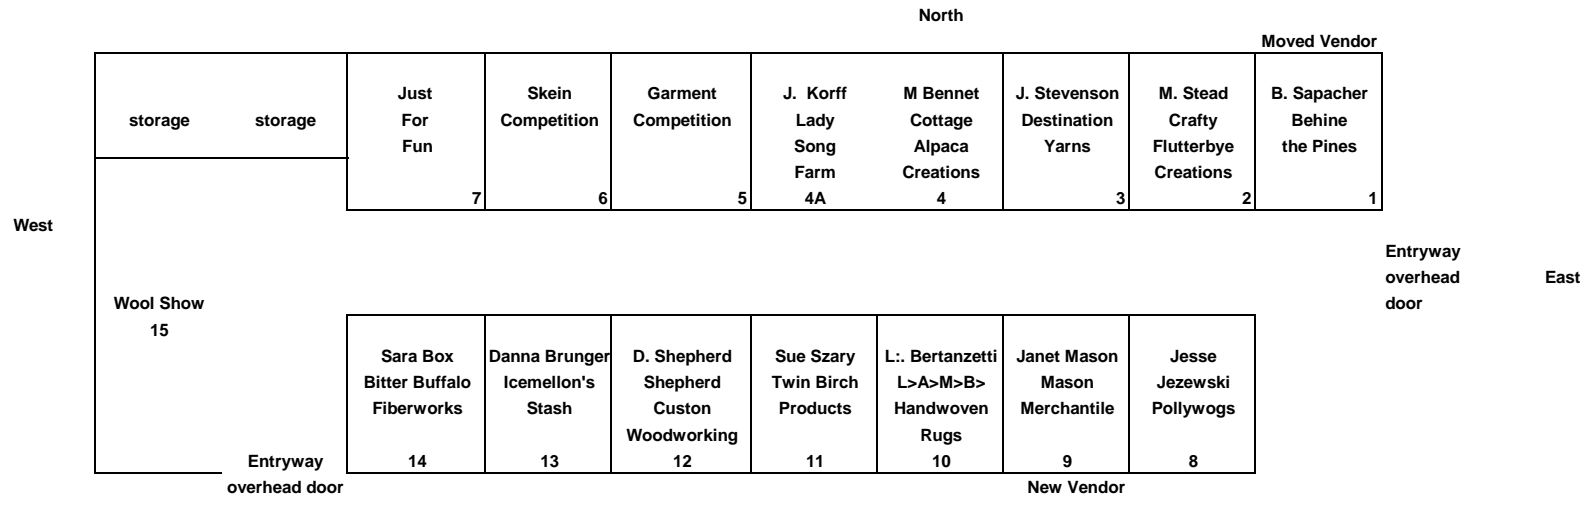

Under the Grandstand - Not to Scale

2019

NOTE: Numbers for booths are for reference only.